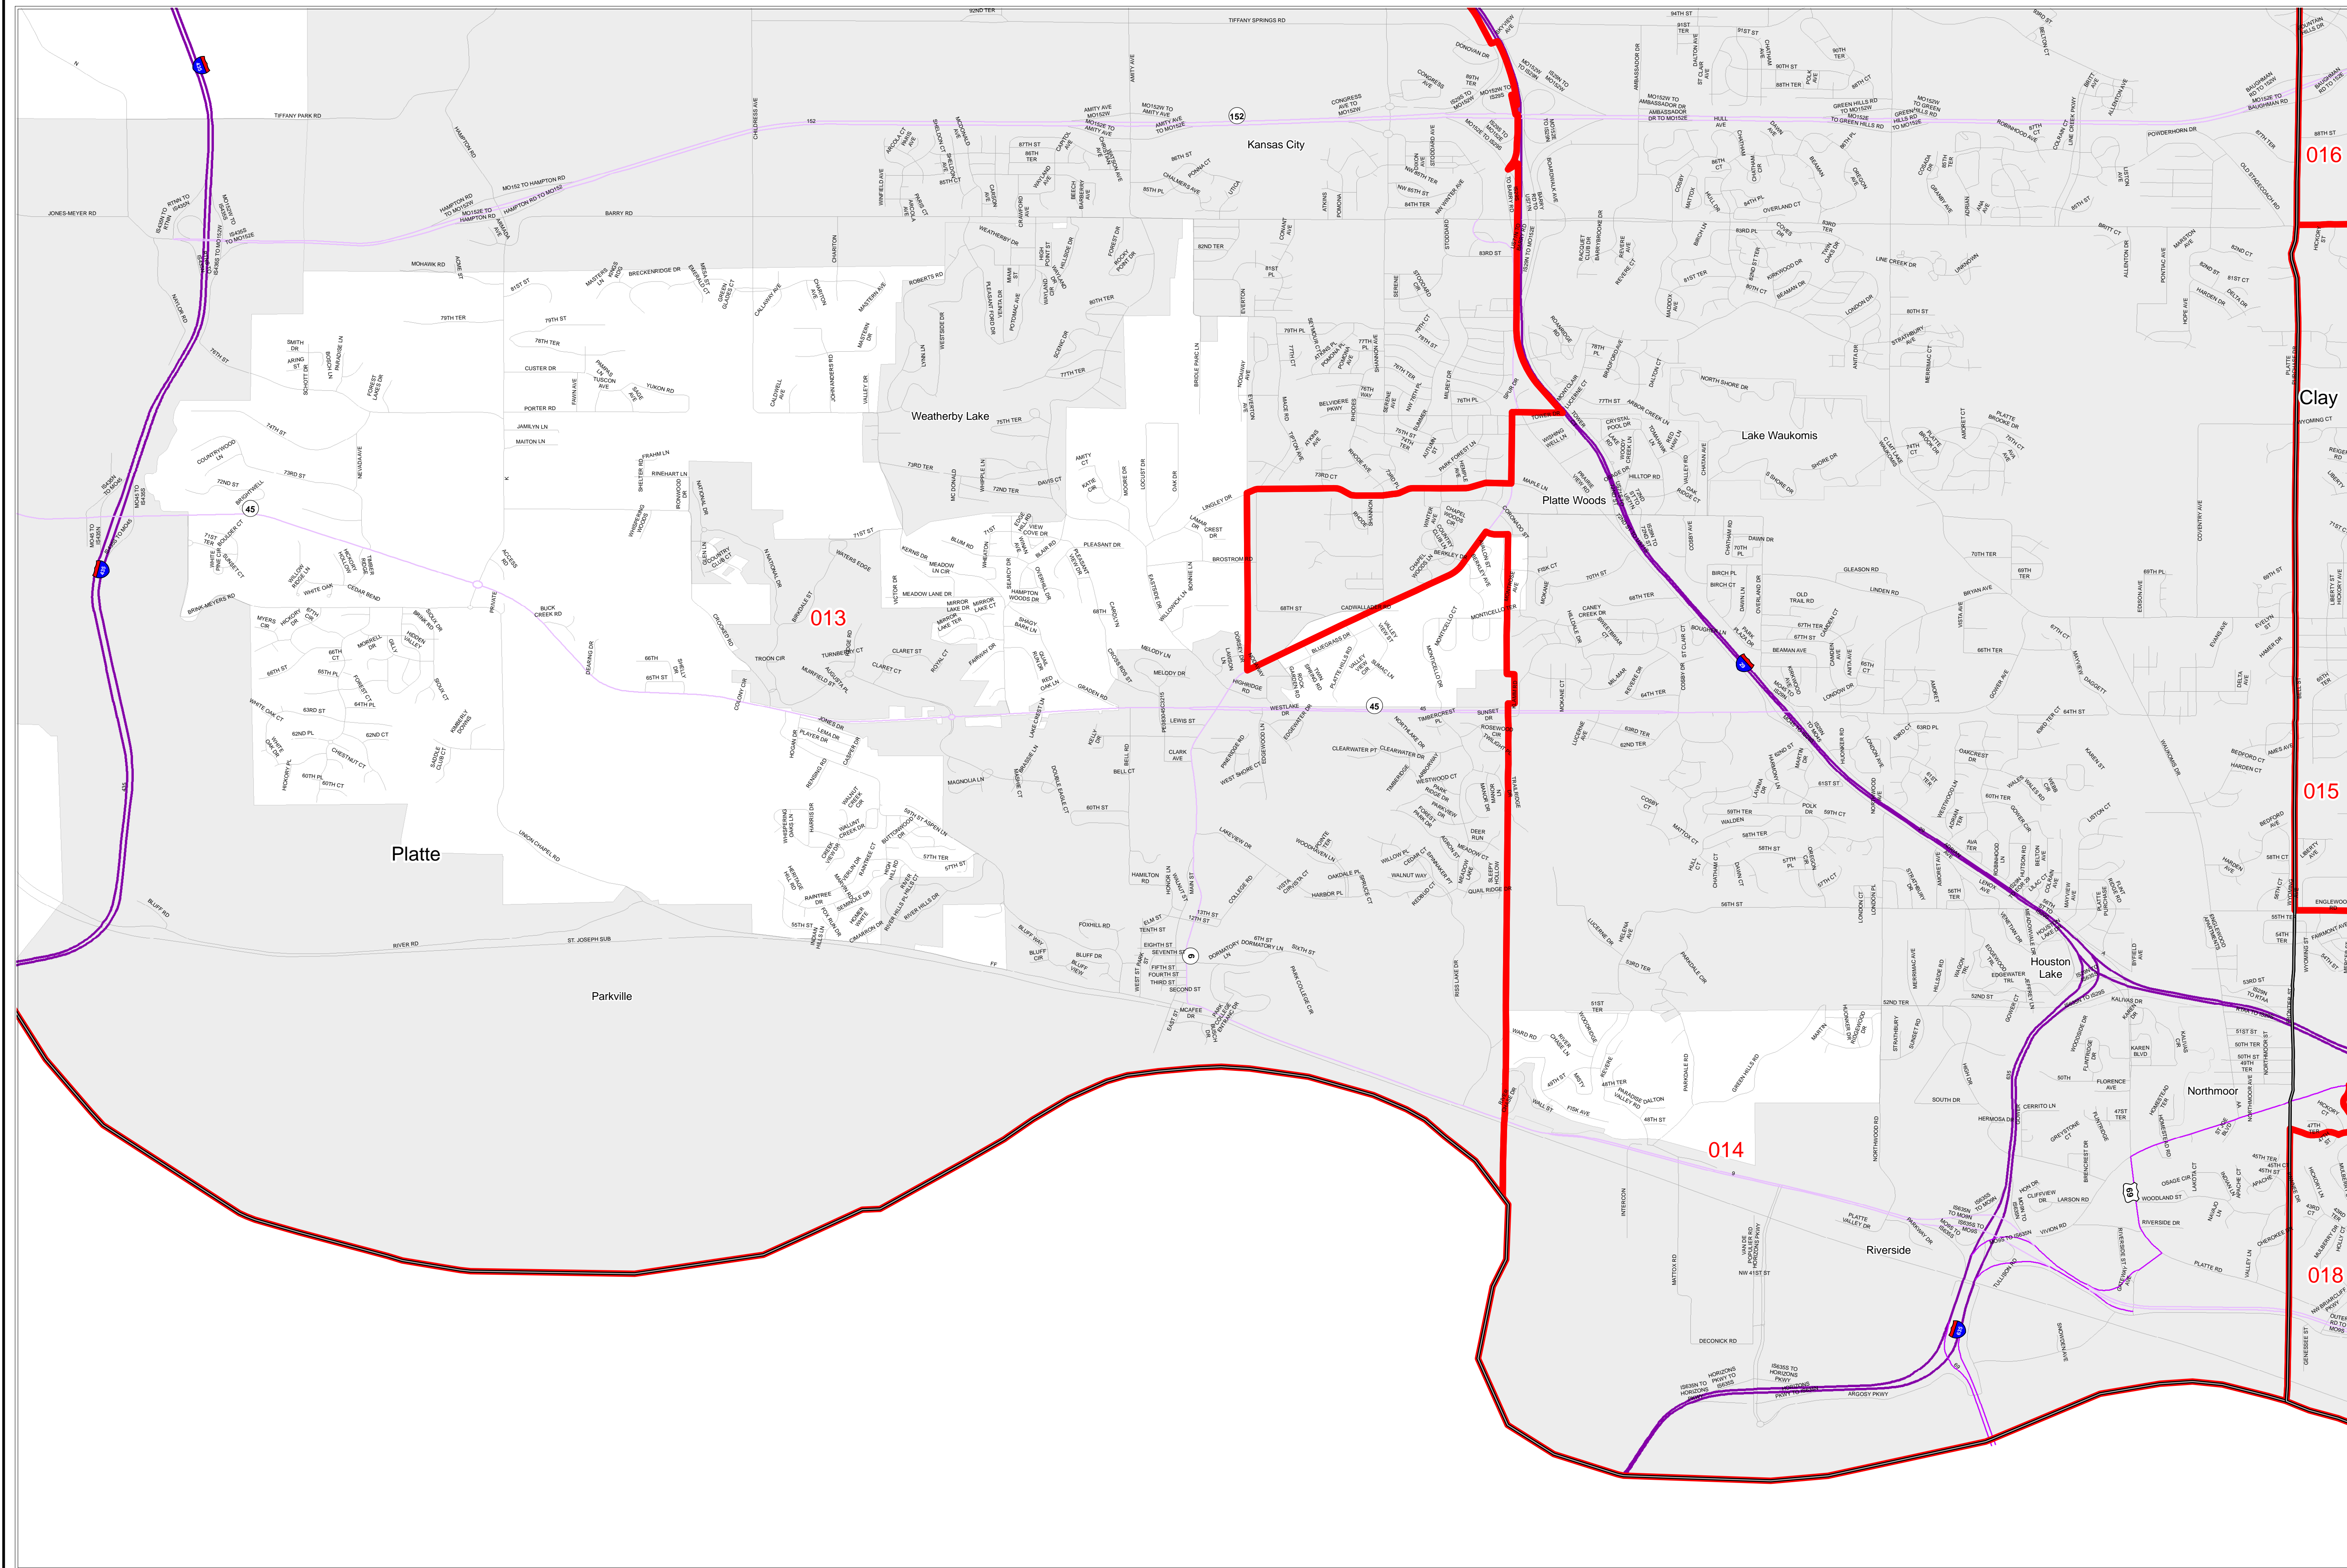

House Apportionment Plan 2011

Missouri Appellate Apportionment Commission